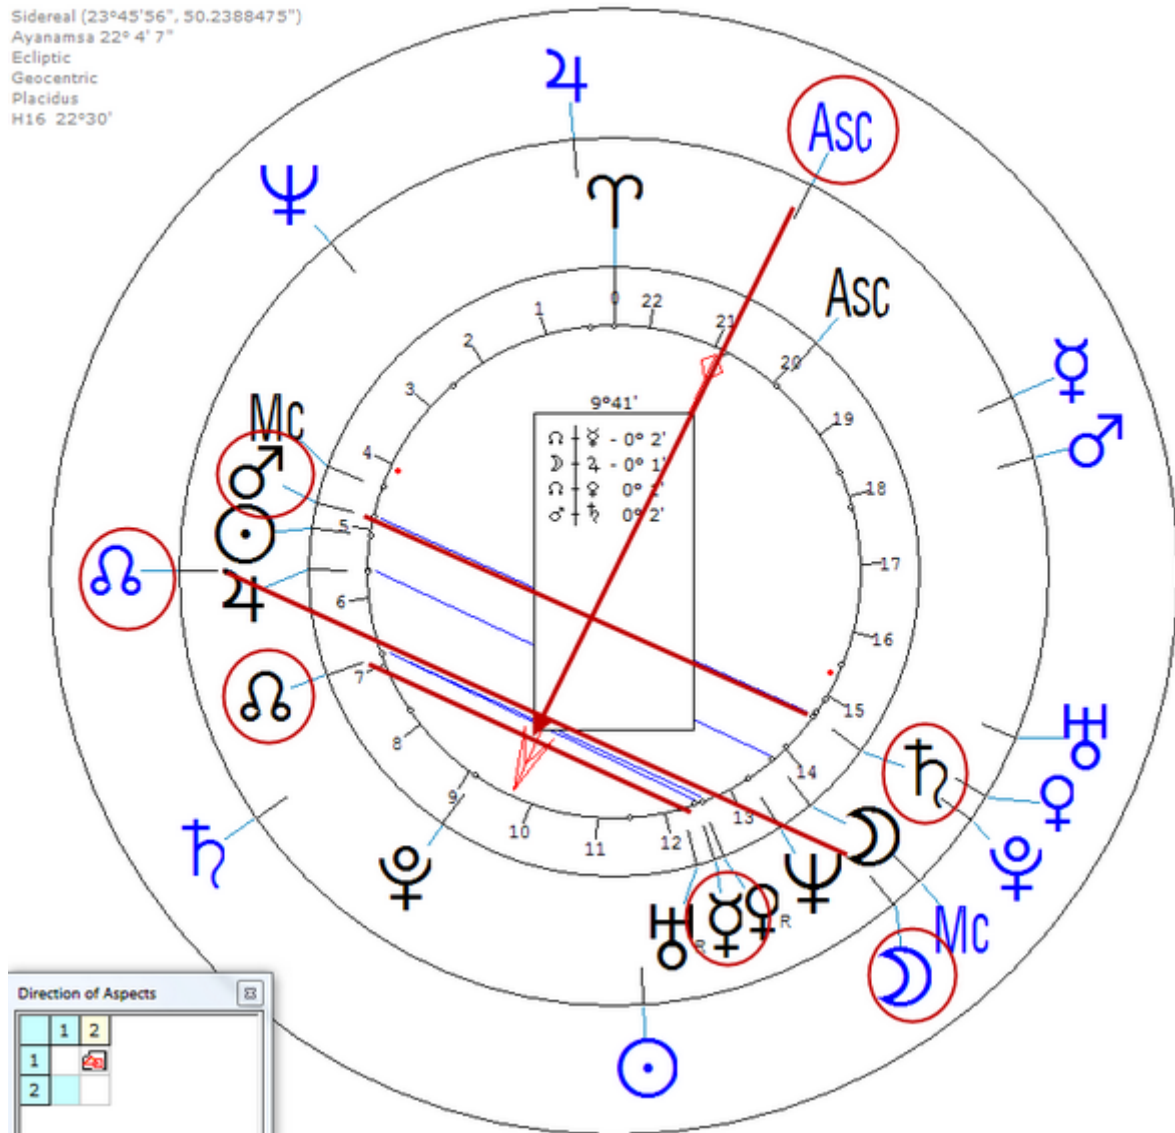

Death by Suicide 4:01 AM CET 4 August 1941
<https://www.astro.com/astrowiki/de/Alfred_Witte>

Progressed Lunar Return (Harmonic 16)

Lunar $\text{D}/\text{♋} = \text{Lunar AC} = \text{♀}_n/\text{♋}_n = \text{♂}_n/\text{♁}_n$

Alfred Witte
2 March 1878 Sat 21:11:51 (GMT+0:39:56) 53n33 9e59
Hamburg, Germany
Sidereal (23°45'56", 50.2388475")
Ayanamsa 22° 4' 7"
Ecliptic
Geocentric
Placidus
H16 22°30'